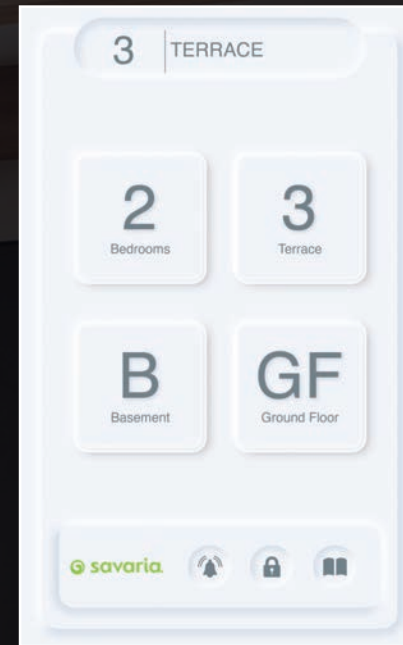

## Add a Modern Touch

The Savaria touch screen COP (cab operating panel) provides control for the operation of your home elevator for desired floor and alarm functions on the large glass screen. Animated themes show the movement as the elevator travels floor-to-floor. Choose your theme suit your décor, or even your mood of the moment with a simple swipe. You can customize the landing names for your home when you order your elevator. The touchscreen is available for the Savaria Eclipse, Infinity and Zenith home elevators.

swipe for  
change

### Choose a theme, change your theme

With a quick swipe, select the screen you want. From the simplicity of white to botanical green, vintage art deco, or the drama of architectural black, there's a theme for your style. Customized for the number of stops and landing names in your home, each theme features movement or animated actions.

### SPECIFICATIONS

Screen size	6.6" x 10.1" (169 mm x 258 mm)
Resolution	1280 by 800 pixels
Active screen area	5.3" x 8.5" (135 mm x 217 mm)
Viewing	Full angle (IPS)
Brightness	800 cd/m <sup>2</sup> (high) with 45 LEDs
Glass	1.1 mm cover, multi-touch, anti-glare